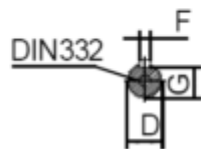

Data Sheet

Article number: 250305500426

Description: Kleedrive T3C 250M-4 55.0KW 1400 rpm
3x400/690V 50HZ IP55 B34 Eff=94,6%

Measures

A = 406	F = 18	P =
AA = 484	G = 58	R =
AC = Ø506	H = 250	S = -
AD = 616	HD = 366	T =
B = 349	K = Ø24	TBH = 260
C = 168	L = 915	TBS = 233
D = Ø65	M =	TBW = 218
E = 140	N =	